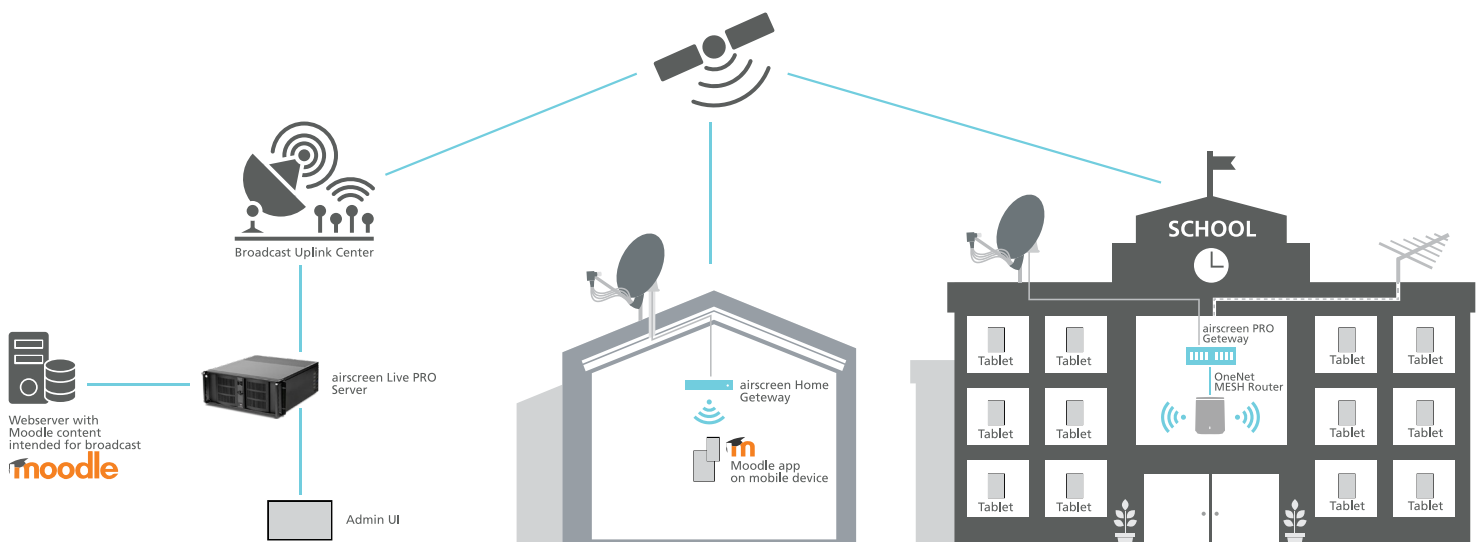

MABR STREAMING