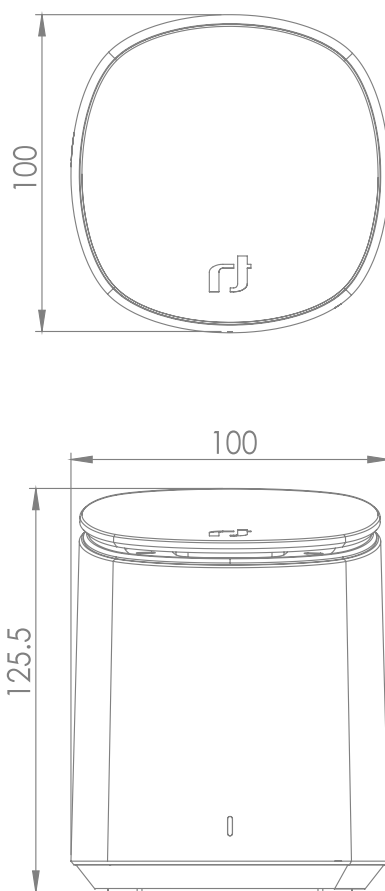

## Dimensions:

OneNet™ MESH Wi-Fi Router